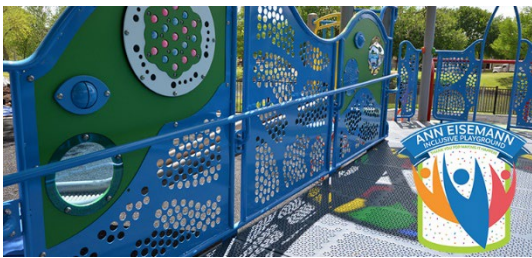

Ann Eisemann Inclusive Playground

1301 W Belt Line Road, Richardson, TX, 75080

At Cottonwood Park, this location provides 11,000 square feet of entertainment. There are separate play areas for younger and older kids, a rubber safety surface, four types of swings, an adaptive merry-go-round, roller slides, a sensory garden and more.

[Ann Eisemann Inclusive Playground | Richardson, TX (cor.net)](http://cor.net)