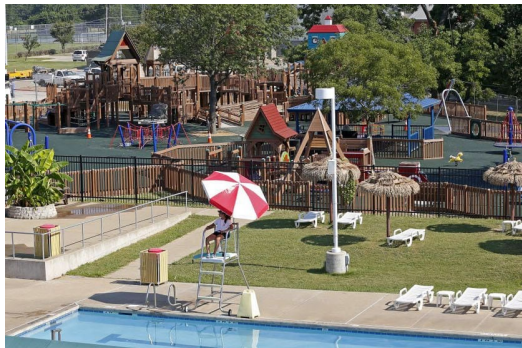

[Hope Park in Frisco Review \(updatefrisco.com\)](#)

**Bonnie Wenk Park**

2996 Virginia Pkwy, McKinney, TX, 75071

This McKinney park includes an all-abilities playground, with accessible swings, sensory walls, slides, a spinner and other ways to have fun. The park also has a fitness court, which is an outdoor gym-alternative for adults of all ability levels. Other features at Bonnie Wenk Park include more play areas (such as a zip line and sky bridge), a dog park, trails and a fishing pond.

[Ann Eisemann Inclusive Playground | Richardson, TX \(cor.net\)](http://cor.net)

**Kids Kingdom**

5300 Main St., Rowlett, TX, 75088

From tunnels and sensory activities to a robot climbing structure and ramp-accessible castle-themed playground, this park in Rowlett has something for just about everyone. There are also toddler-friendly spots, smooth surfaces and a fenced area to keep kids from wandering away.

[Kids Kingdom | Rowlett, TX](#)

**We Rock The Spectrum**

11722 Marsh Lane, #336, Dallas, TX, 75229

Explore, learn and play at this Dallas gym designed for all kids. There are open sessions where children can enjoy suspended equipment with swings, mats and pillows, a zip line, trampoline, play structure and sensory toys. Kids can get creative in the arts and crafts area. The gym also offers classes and private parties.

[Indoor Kid's Playground | We Rock the Spectrum](#)

**Playgrand Adventures**

2985 Epic Place, Grand Prairie, TX

Playgrand Adventures provides a safe and fun playground experience of epic proportions for all ages and abilities. The playground includes adventure areas which are designed to stimulate, challenge, and encourage development of several skill sets while providing social interaction, sense of discovery, creativity and exercise.