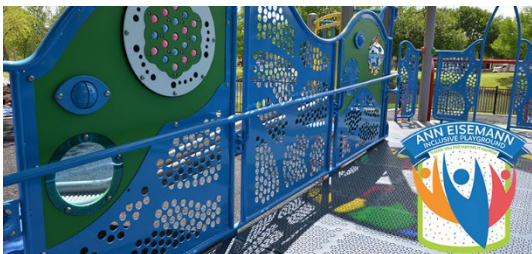

Ann Eisemann Inclusive Playground

1301 W Belt Line Road, Richardson, TX, 75080

At Cottonwood Park, this location provides 11,000 square feet of entertainment. There are separate play areas for younger and older kids, a rubber safety surface, four types of swings, an adaptive merry-go-round, roller slides, a sensory garden and more.

[Ann Eisemann Inclusive Playground | Richardson, TX (cor.net)](http://cor.net)