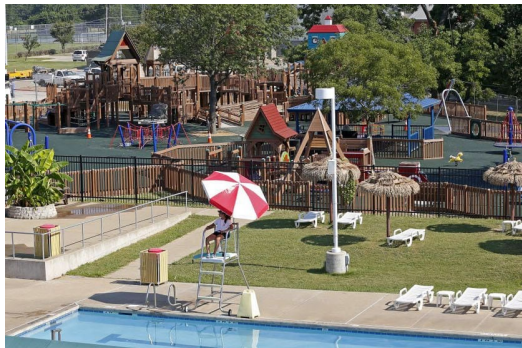

Kids Kingdom

5300 Main St., Rowlett, TX, 75088